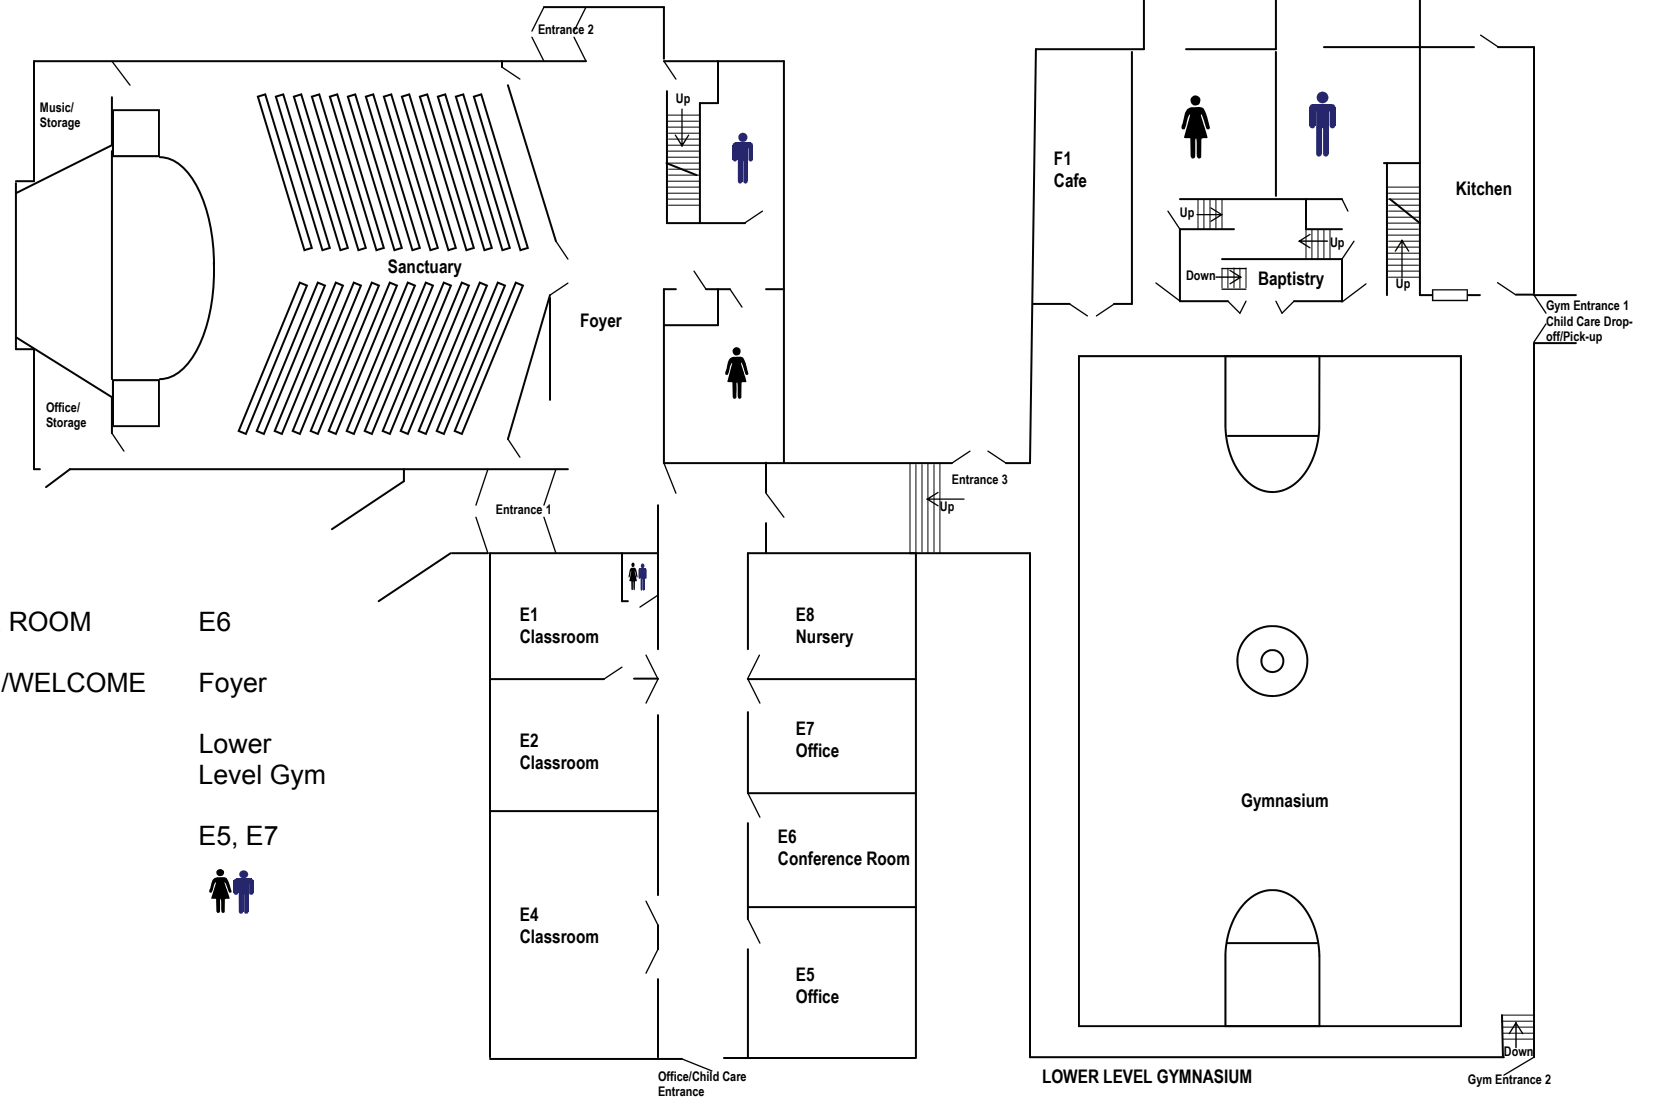

Evangel Church Facility Map

2544
 2544 Feather Road
 Ranch House located
 across Feather Rd from
 Sanctuary

CLASSROOMS

- INFANTS E8
- CHILDREN E 1, E2, E4
- YOUTH F4, Gym
- ADULT Sanctuary
- THE CAFÉ Lower Level Gym

CONFERENCE ROOM

- CONFERENCE ROOM E6
- INFORMATION/WELCOME Foyer
- KITCHEN Lower Level Gym
- OFFICES E5, E7
- RESTROOMS 