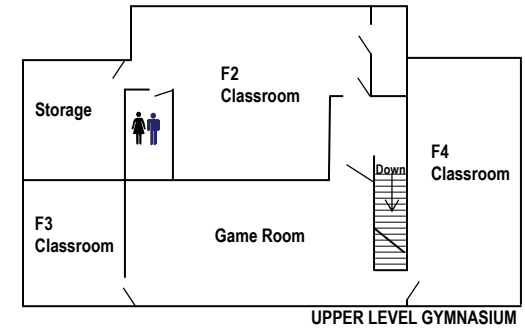

Evangel Church Facility Map

2544
 2544 Feather Road
 Ranch House located
 across Feather Rd from
 Sanctuary

CLASSROOMS

- INFANTS E8
- CHILDREN E 1, E2, E4
- YOUTH F4, Gym
- ADULT Sanctuary
- THE CAFÉ Lower Level Gym

CONFERENCE ROOM

- CONFERENCE ROOM E6
- INFORMATION/WELCOME Foyer
- KITCHEN Lower Level Gym
- OFFICES E5, E7
- RESTROOMS 